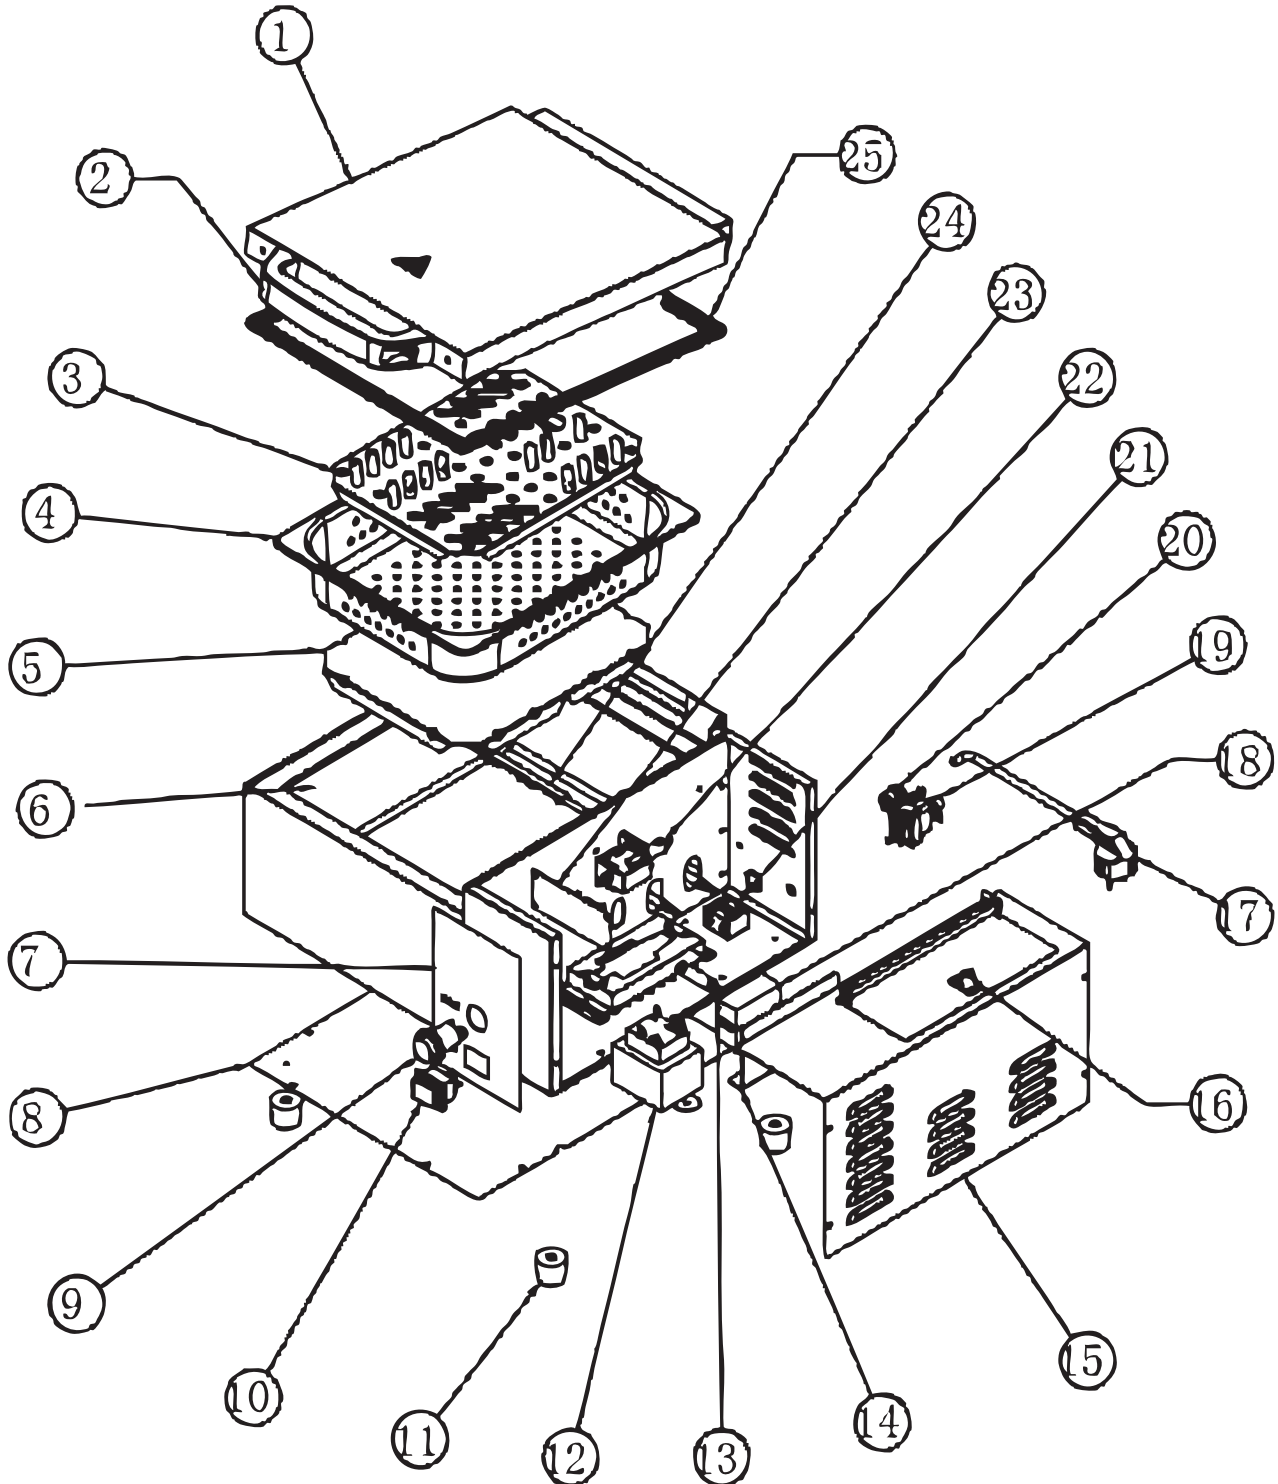

# Parts Breakdown

Model FW-CN-1800 44407

# Parts Breakdown

---

## Model FW-CN-1800 44407

Item No.	Description	Position	Item No.	Description	Position	Item No.	Description	Position
67692	Top Cover for 44407	1	67701	Power Switch for 44407	10	67710	Temperature Limiter for 44407	19
67693	Handle for 44407	2	67702	Feet for 44407	11	67711	Wire Buckle for 44407	20
67694	Steam Plate for 44407	3	67703	Transformer for 44407	12	67712	Ceramic Terminal for 44407	21
67695	1/2 GN Pan for 44407	4	67704	Spout Connector for 44407	13	67713	Pump for 44407	22
67696	Evaporation Plate for 44407	5	67705	Relay Fixing Plate for 44407	14	67714	Power Control Board for 44407	23
67697	Aluminum Pan (Including Heating Element) for 44407	6	67706	Right Plate to Fix Water Tank for 44407	15	67715	Water Pipe Fixture for 44407	24
67698	Control Panel for 44407	7	67707	Water Tank Cover Lock for 44407	16	AL777	Gasket for 44407	25
67699	Bottom Plate for 44407	8	67708	Power Cord for 44407	17			
67700	Humidity Control for 44407	9	67709	Relay for 44407	18			